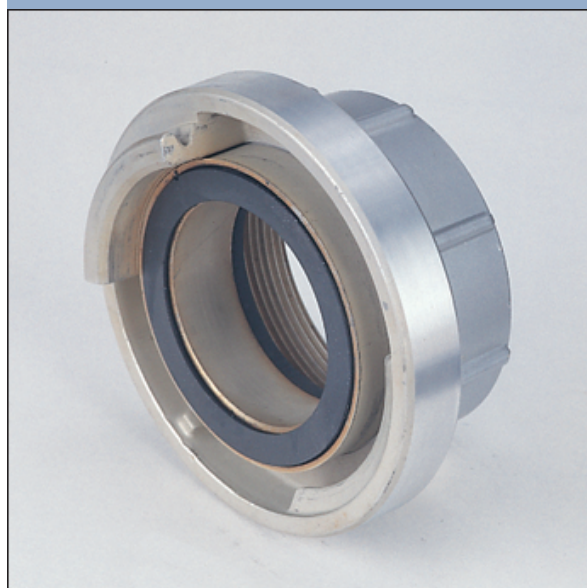

Couplings according Swedish Standard SMS

Symmetrical quick connection couplings only suitable for delivery purposes. Only size SMS 63 is supplied with locking device (catch). In Sweden quick connection coupling Storz System are in use for suction operation.

- Aluminium alloys (A)
- Copper alloys (C)

Adapters SMS with female and male thread

1240 A

Nominal size	Lug spacing (mm)	Female thread	Male thread	Weight (kg)	Ident-No.	Remarks	Alloy
32	41	G 1		0,060	40136931	SMS 1179	A
32	41	G 1		0,200	40136991	SMS 1179	A
32	41		G 1 A	0,070	40404633	SMS 1179	A
32	41		G 1 A	0,200	40404693	SMS 1179	A
32	41	G 1½		0,070	60519933	SMS 1179	A
32	41	G 1½		0,250	60519993	SMS 1179	A
32	41		G 1½ A	0,080	60520033	SMS 1179	A
32	41		G 1½ A	0,250	60520093	SMS 1179	A
63	76	G 2		0,460	60295033	SMS 1157	A
63	76	G 2		0,800	60295093	SMS 1157	A
63	76		G 2 A	0,650	60420033	SMS 1158	A
63	76		G 2 A	0,950	60420093	SMS 1158	A
63	76	G 2½		0,330	30093431	SMS 1157	A
63	76	G 2½		1,050	30093495	SMS 1157	A
63	76		G 2½ A	0,350	60447133	SMS 1158	A
63	76		G 2½ A	1,100	60447195	SMS 1158	A