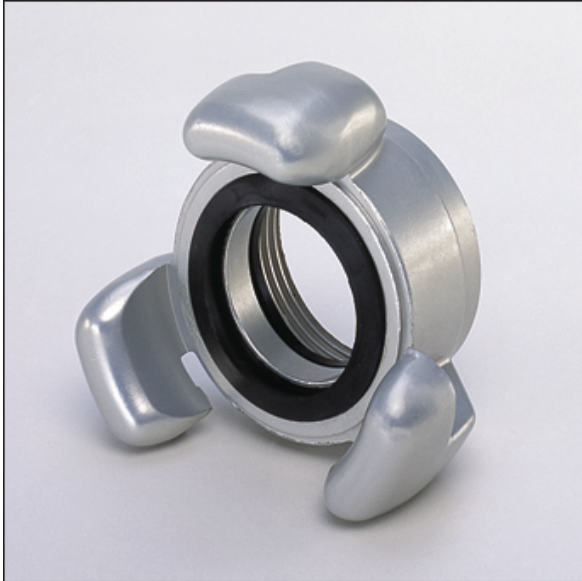

Symmetrical quick Connection Couplings, only suitable for delivery operation. In Spain quick Connection Couplings Storz System are in use for suction operation.

■ Aluminium alloys (A)

### Adapters BARCELONA with female and male thread

1260 B

Nominal size	Lug spacing (mm)	Female thread	Male thread	Weight (kg)	Ident.No.	Alloy
25	42	G 1		0,060	60618631	A
25	42		G 1 A	0,080	60618731	A
45	62	G 1½		0,150	40286631	A
45	62		G 1½ A	0,170	60618431	A
45	62	G 2		0,250	40296331	A
70	88	G 2		0,350	30036331	A
70	88	G 2½		0,265	30035831	A
70	88		G 2½	0,350	60618531	A