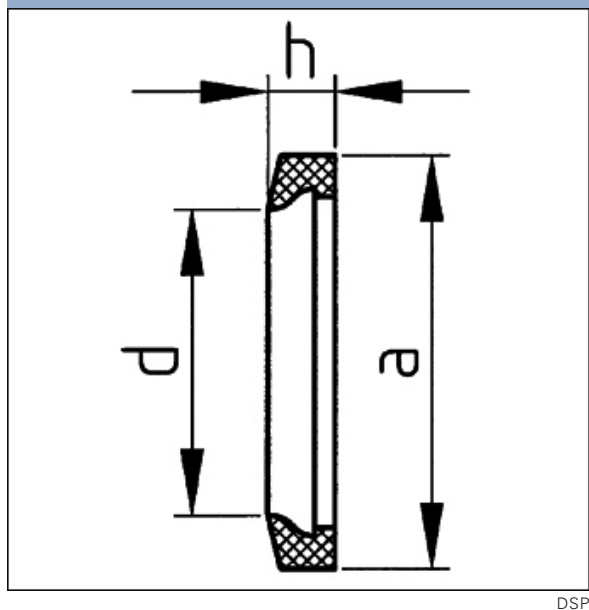

A symmetrical quick connection coupling with and without locking ring. Firebrigades are mainly using quick connection couplings type DSP (NF S 61 704) and AR (NF S 61 705), for industrial application generally couplings type Guillemain (NF 29 572) are in use. Identical sizes of the different systems can be matched. To illustrate the fitting possibilities.

### Seals for couplings DSP and AR

Nominal size	Pieces per bag	a x d x h (mm)	Weight (kg)	Ident.No.	Remarks	Alloy
DSP 40	20	50 x 37 x 8	0,150	60201551		A
DSP 65	20	79 x 63 x 10	0,250	60201651		A
AR 100	10	117 x 99 x 12	0,400	60201751		A