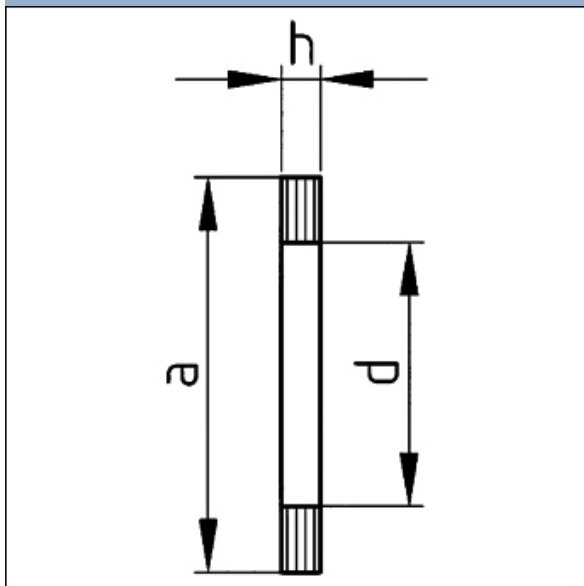

Couplings according French Standard

A symmetrical quick connection coupling with and without locking ring. Firebrigades are mainly using quick connection couplings type DSP (NF S 61 704) and AR (NF S 61 705), for industrial application generally couplings type Guillemain (NF 29 572) are in use. Identical sizes of the different systems can be matched. To illustrate the fitting possibilities.

- Aluminium alloys (A)
- Copper alloys (C)
- High grade steel (St)

Seals for couplings Guillemain

1723

Nominal size	Pieces per bag	a x d x h (mm)	Weight (kg)	Ident-No.	Remarks	Alloy
20	20	27,5 x 22,5 x 3,5	0,050	60389151		A
25	20	33,7 x 26,7 x 4	0,100	60389251		A
40	20	50,5 x 42,5 x 5	0,150	60389351		A
50	20	63,0 x 53,0 x 5	0,100	60389451		A
65	20	78,0 x 68,0 x 6	0,200	60389551		A
80	10	95,0 x 84,0 x 6	0,350	60389651		A
100	10	116,5 x 102,5 x 7	0,400	60389751		A