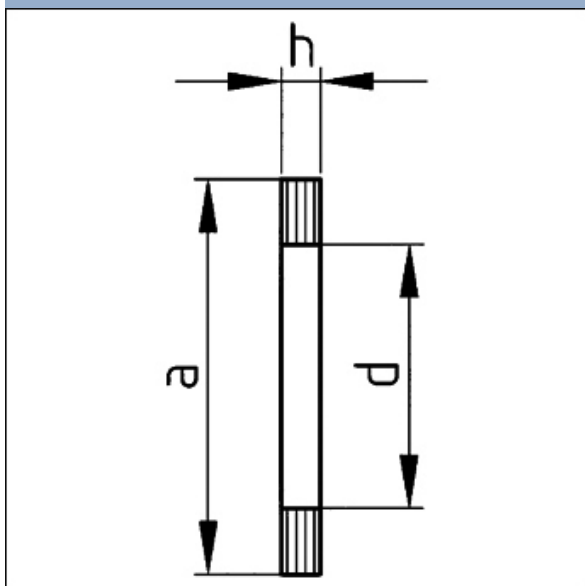

A symmetrical quick connection coupling with and without locking ring. Firebrigades are mainly using quick connection couplings type DSP (NF S 61 704) and AR (NF S 61 705), for industrial application generally couplings type Guillemain (NF 29 572) are in use. Identical sizes of the different systems can be matched. To illustrate the fitting possibilities.

- Aluminium alloys (A)
- Copper alloys (C)
- High grade steel (St)

Seals for couplings Guillemain

1723

Nominal size	Pieces per bag	a x d x h (mm)	Weight (kg)	Ident-No.	Remarks	Alloy
20	20	27,5 x 22,5 x 3,5	0,050	60389151		A
25	20	33,7 x 26,7 x 4	0,100	60389251		A
40	20	50,5 x 42,5 x 5	0,150	60389351		A
50	20	63,0 x 53,0 x 5	0,100	60389451		A
65	20	78,0 x 68,0 x 6	0,200	60389551		A
80	10	95,0 x 84,0 x 6	0,350	60389651		A
100	10	116,5 x 102,5 x 7	0,400	60389751		A