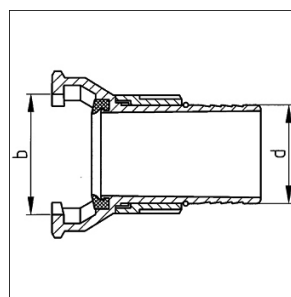

A symmetrical quick connection coupling with and without locking ring. Firebrigades are mainly using quick connection couplings type DSP (NF S 61 704) and AR (NF S 61 705), for industrial application generally couplings type Guillemain (NF 29 572) are in use. Identical sizes of the different systems can be matched. To illustrate the fitting possibilities.

- Aluminium alloys (A)
- Copper alloys (C)
- High grade steel (St)

Delivery hose couplings DSP and delivery- and suction hose couplings AR with locking ring

1020 A

1020 A

Nominal size	Lug spacing b (mm)	For hose i. d. (mm)	Weight (kg)	Ident-No.	Remarks	Alloy
40	55	38	0,190	60313533		A
40	55	45	0,370	60164695		A
40	55	45	0,175	40417033		A
65	84	70	0,345	60164033		A
65	84	70	0,900	60164095		A
100	123	100	1,000	60652733	Type AR	A
100	123	110	1,250	30229233	Type AR	A