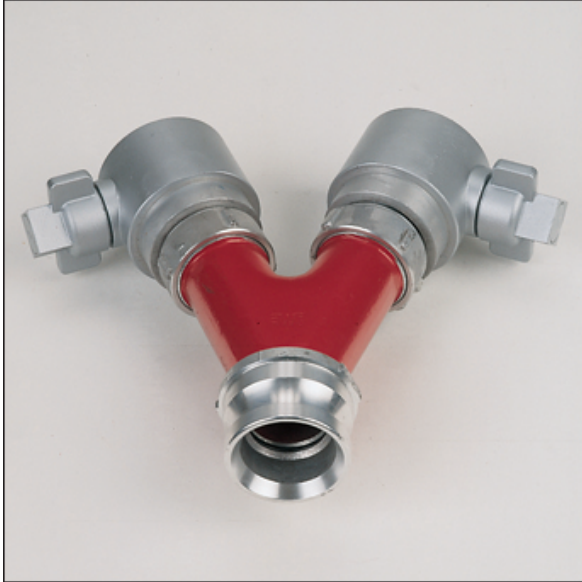

Siameses not clappered (Wyes)

2810

British Standard BS 336 Connection , Instantaneous

Inlets Storz / thread	Outlet Storz / thread	Weight (kg)	Ident-No.	Remarks
2½" m	2 x 1½" f	1,250	60185433	
2½" m	2 x 2½" f	1,950	60189833	