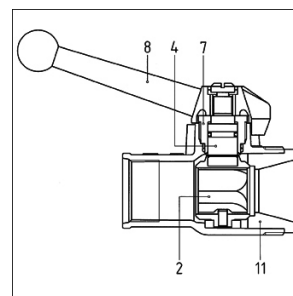

Style 4002 - 4065

Connecting piece with integrated hose tail for DW-nozzles

Type 78

Type 91

Type 91-2

Description Size	Pos. No.	Pieces per bag	Weight (kg)	Ident-No.	Remarks
DN 19 - 1 BSP F.	1	0,080	40279732		
DN 25 - 1 BSP F.	1	0,100	40220532		