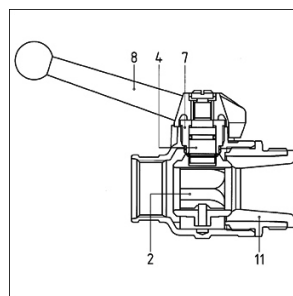

Style 4002 - 4065

Connecting piece with integrated hose tail for DW-nozzles

Type 78

Type 91

Type 91-2

Description Size	Pos. No.	Pieces per bag	Weight (kg)	Ident-No.	Remarks
DN 19 - 1 BSP F.	1	0,080	40279732		
DN 25 - 1 BSP F.	1	0,100	40220532		