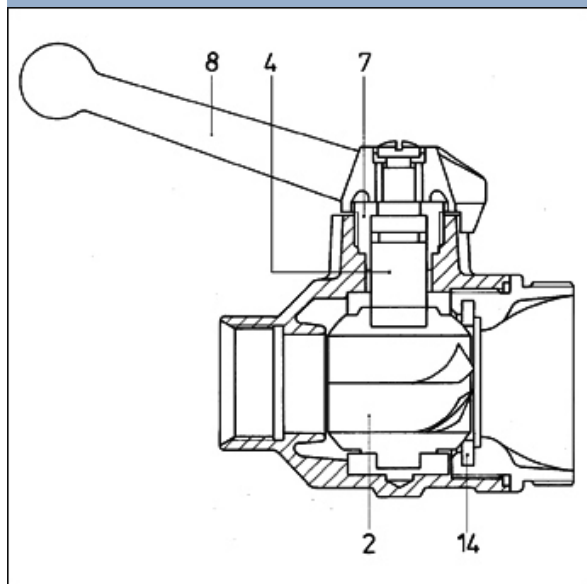

Style 4002 - 4065

Connecting piece with integrated hose tail for DW-nozzles

Type 78

Type 91

Type 91-2

Description Size	Pos. No.	Pieces per bag	Weight (kg)	Ident-No.	Remarks
DN 19 - 1 BSP F.	1	0,080	40279732		
DN 25 - 1 BSP F.	1	0,100	40220532		