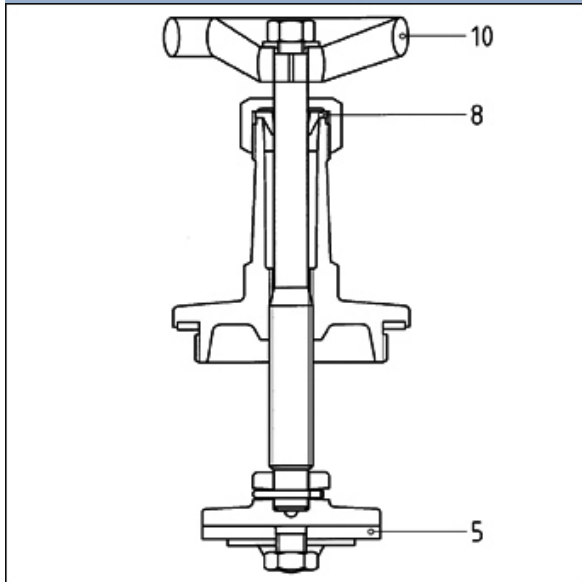

## Bonnets

Description Size	Pcs. No.	Pieces per bag	Weight (kg)	Ident.No.	Remarks
2"		1	0,470	60434133	
2"		1	0,700	40094133	Spindle + disc in brass
2½"		1	0,600	40248833	
2½"		1	1,000	40094233	Spindle + disc in brass