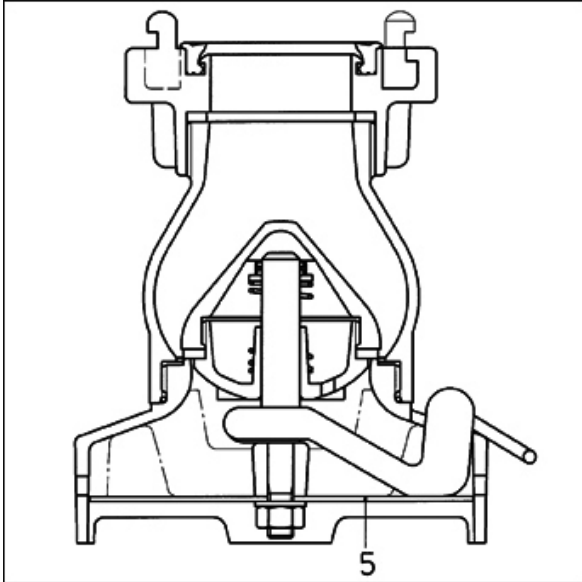

Suction strainers with non-retrun valve and drain arrangement

Style 2200 - 2250

Strainer

Description Size	Pos. No.	Pieces per bag	Weight (kg)	Ident.No.	Remarks
DN 100-A	5	1	0,450	30212245	