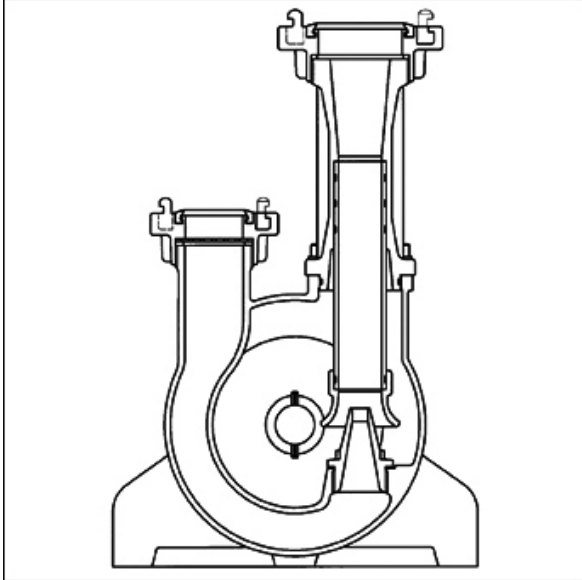

Ejector pumps

Style 2500 - 2560

Seals

Description	Pos. No.	Pieces per bag	Weight (kg)	Ident.No.	Remarks
Seals Kit complete	1	0,100			