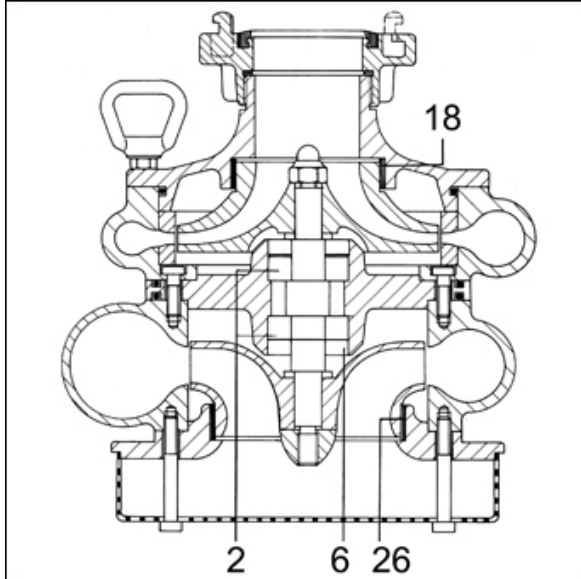

Style 2600 - 2660

x 31

Description	Pos. No.	Pieces per bag	Weight (kg)	Ident.No.
Individual components				
Ball bearing kit	2	1	0,210	
Slide seal kit	6	1	0,130	
Diaphragm gland kit	18/26	1	0,120	
Seal kit complete		1	0,255	