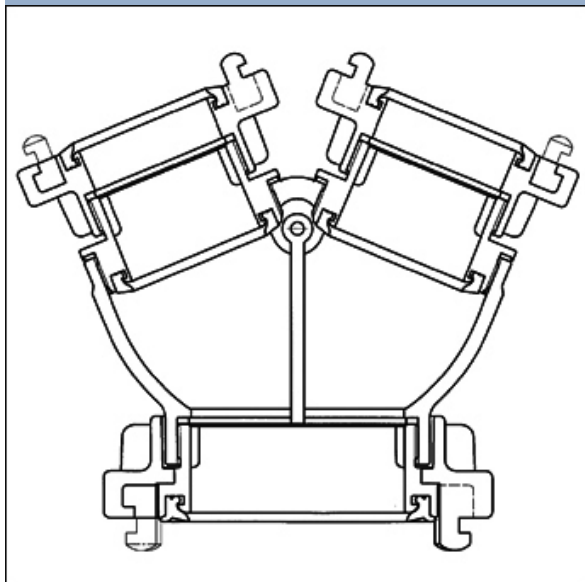

Collecting heads

Style 2700 - 2760

Seals

Description	Size	Pos. No.	Pieces per bag	Weight (kg)	Ident.No.
Seals					
CC-B kit complete			1	0,050	
BB-A kit complete			3	0,160	