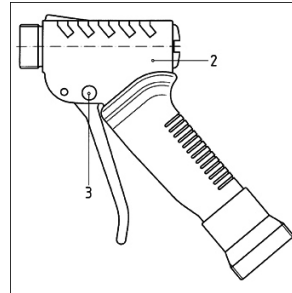

Style 4401

Pistol nozzles C-SA

Description	Size	Pcs. No.	Pieces per bag	Weight (kg)	Ident.No.	Remarks
Individual components						
Switch over unit full/spray		1	1	0,955		
Shut-off unit		2	1	0,850		
Locking device		3	1	0,010		
Pipe-seal dumping device			1	0,650		until 1996
Pipe-seal dumping device			1	0,650		since 1997
Seals						
Kit complete			3	0,015		