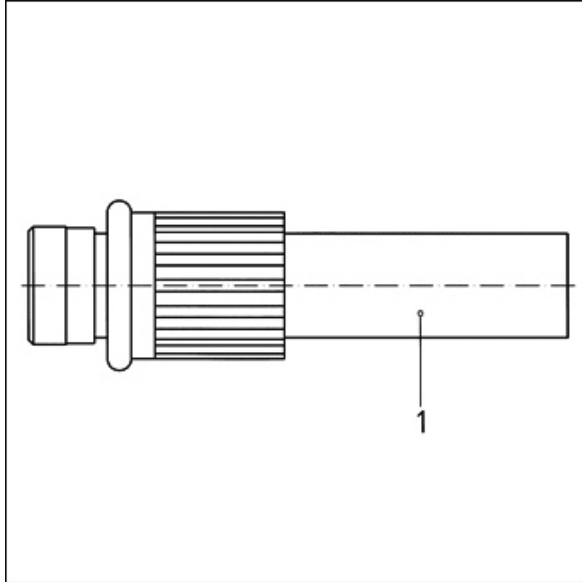

Style 4401

Pistol nozzles C-SA

Description	Size	Pcs. No.	Pieces per bag	Weight (kg)	Ident.No.	Remarks
Individual components						
Switch over unit full/spray		1	1	0,955		
Shut-off unit		2	1	0,850		
Locking device		3	1	0,010		
Pipe-seal dumping device			1	0,650		until 1996
Pipe-seal dumping device			1	0,650		since 1997
Seals						
Kit complete			3	0,015		