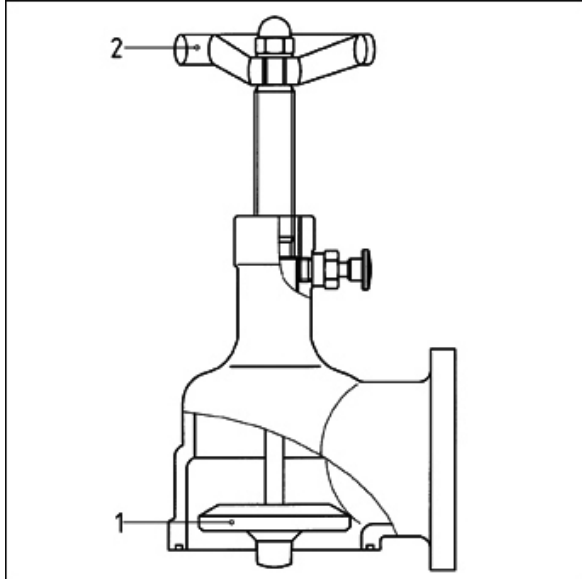

### B-type pressure valves

Description Size	Pos. No.	Suitable for Style	Pieces per bag	Weight (kg)	Ident.No.	Remarks
<b>Individual components</b>						
Valve plate, with mounted stem	1	6000, 6001	1	0,200		
Hand wheel 100 x 11	2	6000 - 6003	1	0,035		
<b>Seals</b>						
Kit complete with accessories		6002, 6003	1	0,200		Design 2000
Kit complete with accessories		6002, 6003	1	0,200		Design 1996